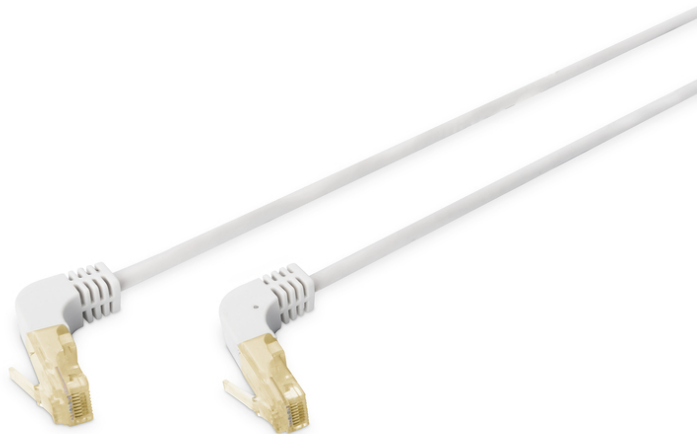

DIGITUS CAT 6A S/FTP patch cord, 90° angled plug

DK-1644-A-00590
EAN 4016032461852

CAT 6A S-FTP 90° angled patch cord, Cu, LSZH AWG 26/7, length 0.5 m, color grey

This DIGITUS® patch cable is equipped with two 90° angled RJ45 plugs. It is ideal for applications where space is limited. The Category 6A Class EA patch cords are manufactured and tested to the ISO/IEC 11801 and DIN EN 50173 Category 6 A specifications. They will guarantee the installed cabling system is compliant with the ISO & EN channel specification requirements and will provide optimum performance levels of DIGITUS® Category 6A cabling. The performance is tested up to 500 MHz inclusive performance characteristics such as near end cross talk ("NEXT"). DIGITUS® patch cords are designed and produced to fulfill the highest requirements of various application areas in full volume. Each cable is fitted with a molded boot which comes with kink protection and strain relief. Furthermore the boot is equipped with a latch protection that prevents the latching lever against breaking. You can easily identify the Category 6A, because of the transparent yellow colored connector.

Future-oriented standards and high-end quality for your network

- 2x RJ45 (8P8C) 90° angled connectors
- Boots with kink protection, strain relief and latch protection
- Length marking on boot
- Conductor: Copper (Cu)
- Halogen free: yes
- Cable type: S/FTP
- Pin assignment: 1:1
- Length: 0.5
- Colour outer sheath: Grey
- Category: 6A (IEC)
- AWG-size: 26
- Anti-kink sleeve: Moulded-on
- Type of connector connection 1: RJ45 8(8)
- Type of connector connection 2: RJ45 8(8)
- Cable construction: 4x2
- Fire retardant version: yes
- Colour anti-kink sleeve: Grey
- Locking lever: yes
- NVP value: 76