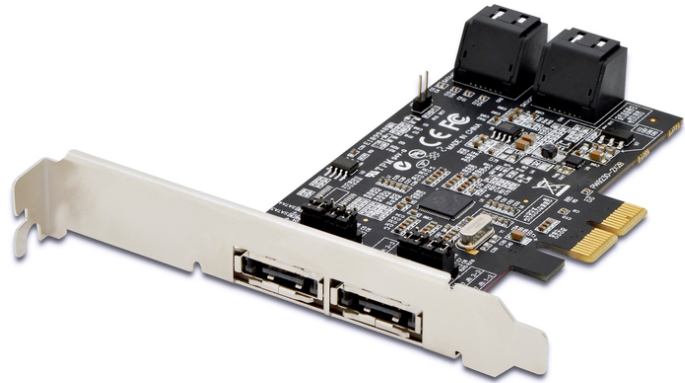

DIGITUS SATA III PCI Express card, 4-port

DS-30104-1
EAN 4016032330240

**Serial ATAPI 6G Support RAID, PCI Express Card
int:4xSATA/ex:2xeSATA, selectable**

SATA III RAID PCI Express Add-On card, int:4xSATA/ex:2xeSATA, selectable, Marvell 9230

The quick and easy way to add Serial ATA performance to your PC.

- 4 internal Serial ATA connectors, 2 external eSATA connectors (selectable)
- Chipset: MARVELL 88SE9230
- Bus specification: 4x PCI-Express

- Capacity: up to 4 TB
- Supports SATA III Native Command Queuing (NCQ)
- Compliant with Serial ATA III specifications, up to 600MB/sec
- Stand-alone PCI Express to Serial ATA host controller
- Four independent Serial ATA channels, each of them supporting one connection of a Serial ATA device at the same time
- Supports Windows 10, 8, 7, Vista and XP