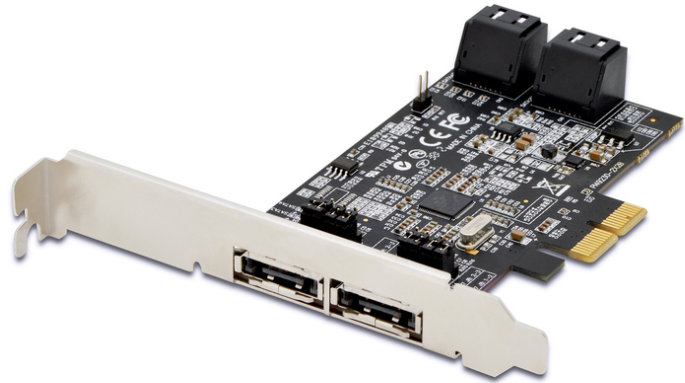

DIGITUS SATA III PCI Express card, 4-port

DS-30104-1
EAN 4016032330240

**Serial ATAPI 6G Support RAID, PCI Express Card
int:4xSATA/ex:2xeSATA, selectable**

SATAIII RAID PCIexpress Add-On card,int:4xSATA/ex:2xeSATA, selectable, Marvell 9230

The quick and easy way to add Serial ATA performance to your PC.

- 4 internal Serial ATA connectors, 2 external eSATA connectors (selectable)
- Chipset: MARVELL 88SE9230
- Bus specification: 4x PCI-Express

- Capacity: up to 4 TB
- Supports SATA III Native Command Queuing (NCQ)
- Compliant with Serial ATA III specifications, up to 600MB/sec
- Stand-alone PCI Express to Serial ATA host controller
- Four independent Serial ATA channels, each of them supporting one connection of a Serial ATA device at the same time
- Supports Windows 10, 8, 7, Vista and XP