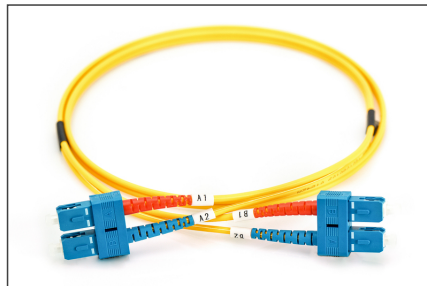

DIGITUS Fiber Optic Singlemode Patch Cord, SC / SC

DK-2922-05
EAN 4016032248767

FO patch cord, duplex, SC to SC SM OS2 09/125 μ, 5 m

FO patch cord, duplex, SC to SC, SM OS2 09/125 μ, 5 m

Future-oriented standards and high-end quality for your network.

- Duplex cable
- LSOH
- Connector with ceramic ferrule
- Cable diameter 2 mm
- Single packed with test-report
- Assortment: Fiber Optic Patch Cables
- Boot: single-color

- Cable diameter: 2 mm
- Cable type: I-VH 2E9/125μ
- Color cable: yellow
- Connector 1: SC
- Connector 2: SC
- Fiber class: OS2
- Fiber diameter: 9/125μ
- Mode: Singlemode
- Packaging: DIGITUS Polybag
- Length: 5 m

More images:

Part No.	DK-2922-05			
Length	5 m			
Cable Type	Duplex SM 9/125		OS2 LSZH	
	END A		END B	
Connector Type	SC		SC	
Insertion Loss (dB)	0.11	0.15	0.15	0.19
	53.7	50.9	52.8	51.4
Return Loss (dB)				
Q.C.	PASS			