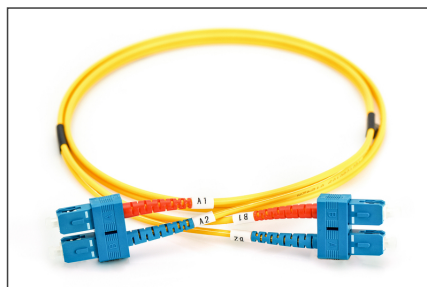

DIGITUS Fiber Optic Singlemode Patch Cord, SC / SC

DK-2922-05
EAN 4016032248767

FO patch cord, duplex, SC to SC SM OS2 09/125 μ, 5 m

FO patch cord, duplex, SC to SC, SM OS2 09/125 μ, 5 m

Future-oriented standards and high-end quality for your network.

- Duplex cable
- LSOH
- Connector with ceramic ferrule
- Cable diameter 2 mm
- Single packed with test-report
- Assortment: Fiber Optic Patch Cables
- Boot: single-color

- Cable diameter: 2 mm
- Cable type: I-VH 2E9/125μ
- Color cable: yellow
- Connector 1: SC
- Connector 2: SC
- Fiber class: OS2
- Fiber diameter: 9/125μ
- Mode: Singlemode
- Packaging: DIGITUS Polybag
- Length: 5 m

More images:

Part No.	DK-2922-05			
Length	5 m			
Cable Type	Duplex SM 9/125		OS2 LSZH	
	END A		END B	
Connector Type	SC		SC	
Insertion Loss (dB)	0.11	0.15	0.15	0.19
	Return Loss (dB)	53.7	50.9	52.8
Q.C.	PASS			