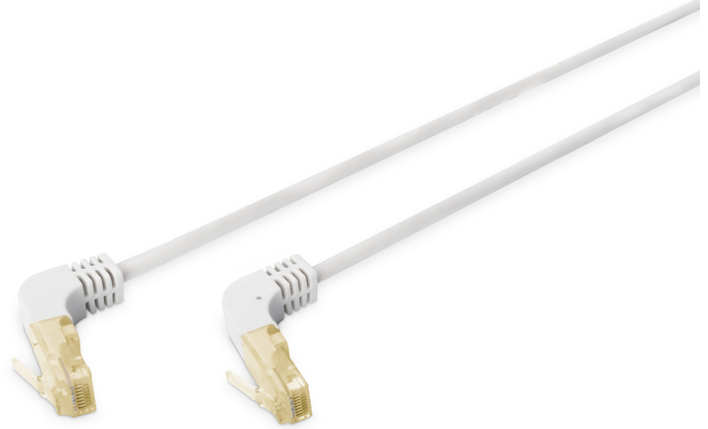

# DIGITUS CAT 6A S/FTP ara bağlantı kablosu, 90 ° açılı bağlantı

DK-1644-A-15090  
EAN 4016032461913

## CAT 6A S-FTP 90° angled patch cord, Cu, LSZH AWG 26/7, length 15 m, color grey

This DIGITUS® patch cable is equipped with two 90° angled RJ45 plugs. It is ideal for applications where space is limited. The Category 6A Class EA patch cords are manufactured and tested to the ISO/IEC 11801 and DIN EN 50173 Category 6 A specifications. They will guarantee the installed cabling system is compliant with the ISO & EN channel specification requirements and will provide optimum performance levels of DIGITUS® Category 6A cabling. The performance is tested up to 500 MHz inclusive performance characteristics such as near end cross talk ("NEXT"). DIGITUS® patch cords are designed and produced to fulfill the highest requirements of various application areas in full volume. Each cable is fitted with a molded boot which comes with kink protection and strain relief. Furthermore the boot is equipped with a latch protection that prevents the latching lever against breaking. You can easily identify

the Category 6A, because of the transparent yellow colored connector.

### Ağınız için gelecek odaklı standartlar ve üst düzey kalite

- 2x RJ45 konnektör (8P8C) 90 ° açılı bağlantı
- Kırılmaya karşı korumalı, gerginlik azaltıcı ve tespit mandalı koruyuculu başlıklar
- Muhafaza üzerinde uzunluk tanımı
- İç iletken: Bakır (Cu)
- Yapılandırma: 1:1
- Kategori: CAT 6A
- Koruma: S-FTP, metal folyo ve örgü korumalı çiftler
- Uzunluk: 15 m
- Renk: gri
- İnce Versiyon: no
- Kılıf: LSOH
- Yapı: 4 adet 2 AWG 26/7, bükümlü çift