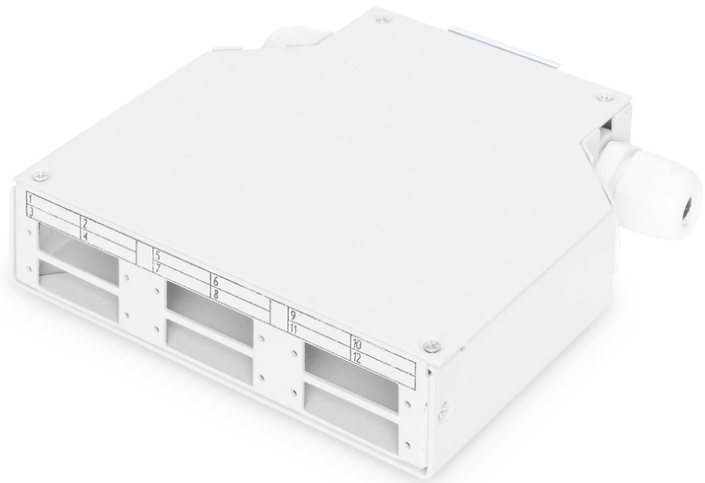

DIGITUS Din Rail Distribution Box

DN-96890
EAN 4016032370680

DIN Rail Splicing Box for 6x SC/DX Couplers, color grey
Din Rail Distribution Box for 6x SC/DX Couplers

• 125 x 130 x 35 mm (W x D x H)

Logistics						
	Number (pcs)	Weight (kg)	Depth (cm)	Width (cm)	Height (cm)	cm ³
Packaging Unit Carton	10	6.98	36.50	31.00	13.00	14,709.50
Packaging Unit Inside	1	0.70	0.00	0.00	0.00	0.00
Packaging Unit Single	1	0.70	17.50	15.00	3.50	918.75
Net single without Packaging	1	0.00	0.00	0.00	0.00	0.00