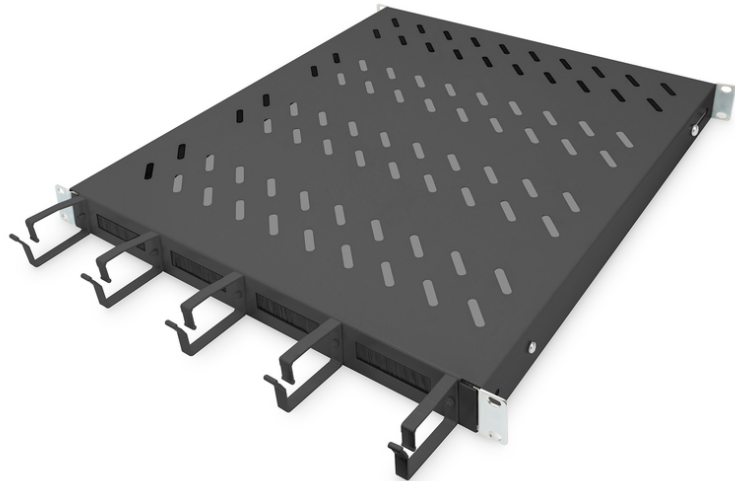

# DIGITUS Shelf with cable management

DN-97683  
EAN 4016032483502

**1U fixed shelf for 800 mm depth cabinets incl. cable management, black**

The shelves for fixed installation can be easily installed on the four 483 mm (19") profile rails of your 483 mm (19") network or server cabinet. Thanks to the stable, perforated plate with a load capacity of up to 120 kg, these are the optimal carrying surface for components that cannot be installed in 483 mm (19") systems. The combination with integrated cable management brackets and feedthroughs enables an optimized cable management concept for a wide variety of application scenarios.

- for fixed mounting on the four 483 mm (19") profile rails
- sturdy, perforated steel sheet

- Cable opening: 17 x 65 mm
- Cable management bracket: 67 mm
- Color: black, RAL 9005
- Load capacity: 120 kg
- Mounting type: Fixed mounting
- Units: 1
- Inch form factor (IEC 60297): 482.6 mm (19")
- Suitable cabinet depth: 800 mm