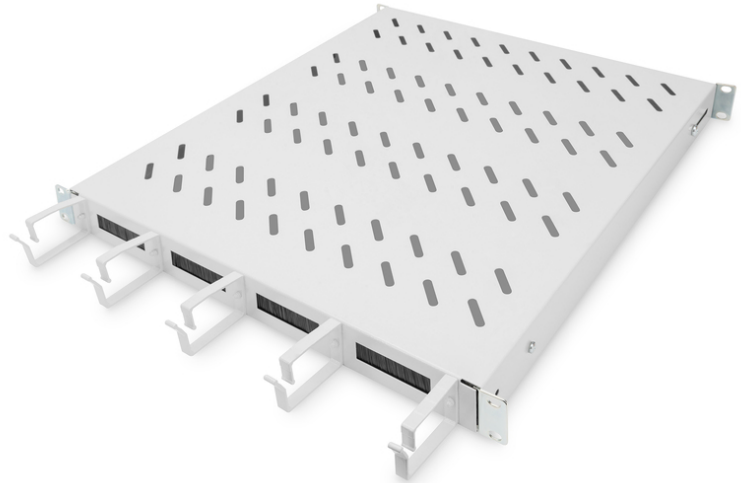

DIGITUS Shelf with cable management

DN-97682
EAN 4016032483496

1U fixed shelf for 800 mm depth cabinets incl. cable management, grey

The shelves for fixed installation can be easily installed on the four 483 mm (19") profile rails of your 483 mm (19") network or server cabinet. Thanks to the stable, perforated plate with a load capacity of up to 120 kg, these are the optimal carrying surface for components that cannot be installed in 483 mm (19") systems. The combination with integrated cable management brackets and feedthroughs enables an optimized cable management concept for a wide variety of application scenarios.

- for fixed mounting on the four 483 mm (19") profile rails
- sturdy, perforated steel sheet

- Cable opening: 17 x 65 mm
- Cable management bracket: 67 mm
- Color: light grey, RAL 7035
- Load capacity: 120 kg
- Mounting type: Fixed mounting
- Units: 1
- Inch form factor (IEC 60297): 482.6 mm (19")
- Suitable cabinet depth: 800 mm