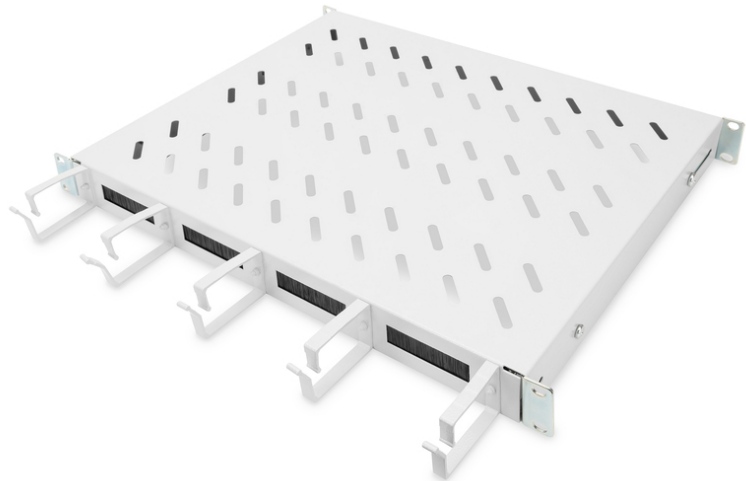

DIGITUS Shelf with cable management

DN-97680
EAN 4016032483465

1U fixed shelf for 600 mm depth cabinets incl. cable management, grey

The shelves for fixed installation can be easily installed on the four 483 mm (19") profile rails of your 483 mm (19") network or server cabinet. Thanks to the stable, perforated plate with a load capacity of up to 120 kg, these are the optimal carrying surface for components that cannot be installed in 483 mm (19") systems. The combination with integrated cable management brackets and feedthroughs enables an optimized cable management concept for a wide variety of application scenarios.

- for fixed mounting on the four 483 mm (19") profile rails
- sturdy, perforated steel sheet

- Cable opening: 17 x 65 mm
- Cable management bracket: 67 mm
- Color: light grey, RAL 7035
- Load capacity: 120 kg
- Mounting type: Fixed mounting
- Units: 1
- Inch form factor (IEC 60297): 482.6 mm (19")
- Suitable cabinet depth: 600 mm

Package contents

- 1x Shelf
- 1 x Fastening material

Logistics						
	Number (pcs)	Weight (kg)	Depth (cm)	Width (cm)	Height (cm)	cm ³
Packaging Unit Carton	11	30.92	59.50	50.00	51.50	153,212.00
Packaging Unit Inside	1	2.81	47.00	45.50	5.00	10,692.50
Packaging Unit Single	1	2.81	47.00	45.50	5.00	10,692.50
Net single without Packaging	1	2.45	41.00	44.50	4.50	0.00