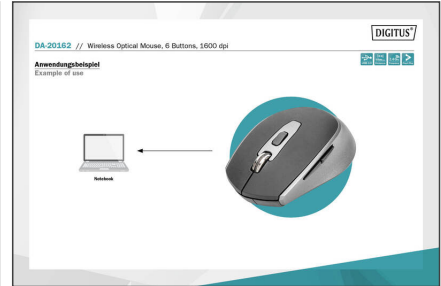

More images:

Wireless Optical Mouse, 6 Buttons, 1600 dpi