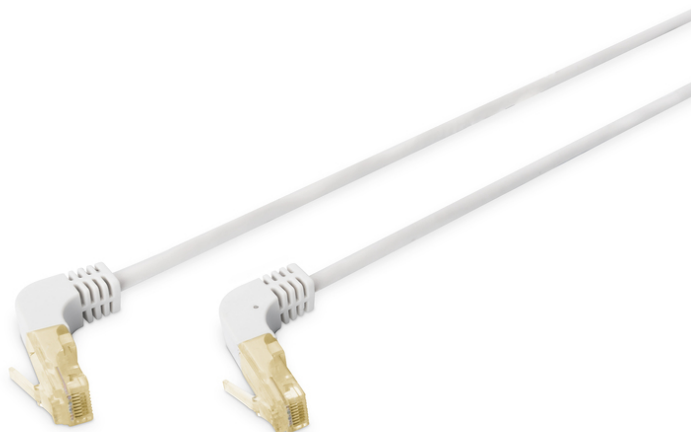

DIGITUS CAT 6A S/FTP patch cord, 90° angled plug

DK-1644-A-10090
EAN 4016032461906

CAT 6A S-FTP 90° angled patch cord, Cu, LSZH AWG 26/7, length 10 m, color grey

This DIGITUS® patch cable is equipped with two 90° angled RJ45 plugs. It is ideal for applications where space is limited. The Category 6A Class EA patch cords are manufactured and tested to the ISO/IEC 11801 and DIN EN 50173 Category 6 A specifications. They will guarantee the installed cabling system is compliant with the ISO & EN channel specification requirements and will provide optimum performance levels of DIGITUS® Category 6A cabling. The performance is tested up to 500 MHz inclusive performance characteristics such as near end cross talk ("NEXT"). DIGITUS® patch cords are designed and produced to fulfill the highest requirements of various application areas in full volume. Each cable is fitted with a molded boot which comes with kink protection and strain relief. Furthermore the boot is equipped with a latch protection that prevents the latching lever against breaking. You can easily identify

the Category 6A, because of the transparent yellow colored connector.

Future-oriented standards and high-end quality for your network

- 2x RJ45 (8P8C) 90° angled connectors
- Boots with kink protection, strain relief and latch protection
- Length marking on boot
- Conductor: Copper (Cu)
- Configuration: 1:1
- Category: CAT 6A
- Shielding: S-FTP, pairs in metal foil and braid shielding
- Length: 10 m
- Color: grey
- Jacket: LSOH
- Slim Version: no
- Structure: 4 x 2 AWG 26/7, twisted pair