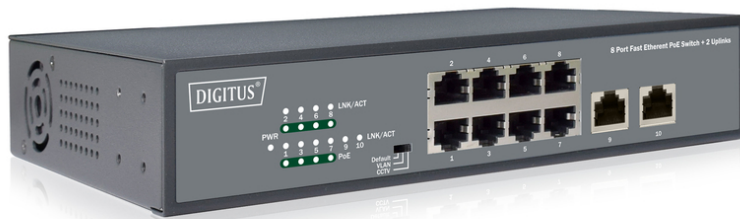

DIGITUS 8-Port Fast Ethernet PoE Networkswitch, Desktop, unmanaged, 2 Uplink Ports RJ45, 120 W, af/at

DN-95323-1
EAN 4016032457862

Fast Ethernet PoE Switch 8-port PoE + 2-port uplink, 120W PoE budget

Fast Ethernet PoE Switch, 8-port PoE + 2-port uplink, 120W PoE budget

Network Switch with integrated Power over Ethernet (PoE) solution for an optimal, cost effective and fast integration in small or medium-sized networks

- 8-port 10/100Base-TX with PoE support
- 2-port Fast Ethernet uplink
- Meets the network standards IEEE 802.3, IEEE802.3u, IEEE802.3q, IEEE802.3az, IEEE802.3x, IEEE802.3af, IEEE802.3at
- With integrated DIP switch to enable VLAN or extensive mode
- Extensive mode for ranges up to 250 meters with a transmission rate of 10Mbps
- PoE current output 55 V DC, max. 30 W per port
- PoE power supply mode A, PIN 1/2(+), 3/6(-)
- Supports non-blocking, non-head-of-line forwarding
- Supports back pressure and bandwidth control in each port
- Store and forward technology for optimized data transfer
- Automatic speed and half/full duplex recognition/adjustment
- Auto MDI/MDI-X function
- Backplane with 2 Gbps
- Supports up to 8K MAC addresses

- Integrated power supply unit
- Maximum PoE power of 120 watts
- Maximum output line 125 watts
- Fanless design
- Number of ports: 8
- PoE Power budget: 120 W
- PoE standard: IEEE802.3at (PoE+)
- Ethernet speed: Fast Ethernet
- Industrial usage: no
- Installation type: 19 inch, Desktop
- Managed: no
- Number of ports (Uplink): 2
- Outdoorsuitable: no
- PoE (Power over Ethernet): yes
- Protection against vandalism: no
- Uplink port connection: RJ45/SFP
- VLAN: no