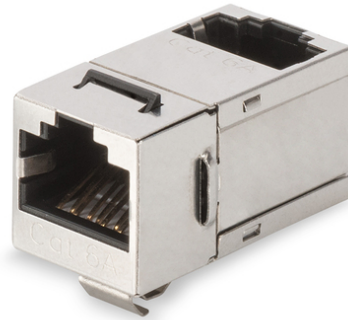

DIGITUS CAT 6A Class EA Modular Coupler, shielded, angled

DN-93910
 EAN 4016032445630

CAT 6A Modular Coupler, shielded RJ45 to RJ45, 90° angled

The modular couplers from DIGITUS® are shielded and provide best performance and link quality for your network. They are equipped with 2 RJ45 sockets with the assignment 1:1 and are therefore suitable for mounting in Patch Panels.

- Общие свойства:
- Перекрытие экрана 360°
- Подключение 1:1
- Физическое описание

Logistics						
	Number (pcs)	Weight (kg)	Depth (cm)	Width (cm)	Height (cm)	cm ³
Packaging Unit Carton	600	7.40	29.00	51.00	28.00	41,412.00
Packaging Unit Inside	100	1.23	25.00	27.00	7.00	4,725.00
Packaging Unit Single	1	0.01	2.00	4.00	1.50	12.00
Net single without Packaging	1	0.00	0.00	0.00	0.00	0.00