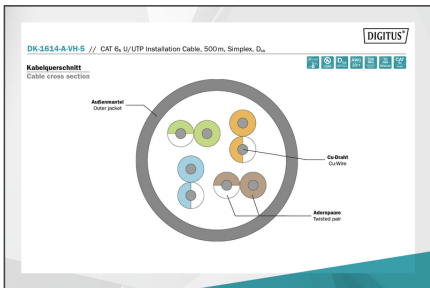

DIGITUS Cat.6A U/UTP installation cable, 500 m, simplex, Dca

DK-1614-A-VH-5
EAN 4016032441885

CAT 6A U-UTP installation cable, 500 MHz Dca (EN 50575), AWG 23/1, 500 m drum, sx, blue

DIGITUS® Category 6A U-UTP installation cables are manufactured and tested to the ISO/IEC 11801, TIA/586-C.2 and EN 50173 Category 6A specifications. Every cord consists of 8 color coded AWG 23 polyethylene insulated conductors. The conductors are twisted together to form 4 pairs with varying lay lengths. Printing details along the outer sheath includes the brand name and item code. The cable is packed in a paper pullout box which makes the installation easy.

Leitungsverhalten (IEC): s, d, a

DIGITUS

| AWG | STP | UTP | PL NEXT | AN | PL AN | AL | PL AL | PL NEXT |
|-----|-----|-----|---------|----|-------|----|-------|---------|
| 23 | 12 | 16 | 16 | 16 | 16 | 16 | 16 | 16 |
| 24 | 12 | 16 | 16 | 16 | 16 | 16 | 16 | 16 |
| 25 | 12 | 16 | 16 | 16 | 16 | 16 | 16 | 16 |
| 26 | 12 | 16 | 16 | 16 | 16 | 16 | 16 | 16 |
| 27 | 12 | 16 | 16 | 16 | 16 | 16 | 16 | 16 |
| 28 | 12 | 16 | 16 | 16 | 16 | 16 | 16 | 16 |
| 29 | 12 | 16 | 16 | 16 | 16 | 16 | 16 | 16 |
| 30 | 12 | 16 | 16 | 16 | 16 | 16 | 16 | 16 |

DIGITUS

| Produktbeschreibung | Physikalische Spezifikationen | Physikalische Eigenschaften |
|--|--|--|
| <p>Produktbeschreibung: CAT 6A U/UTP, 500m, Simplex, D_{ca}</p> <p>AWG: 23/1</p> <p>Leitungsverhalten (IEC): D_{ca}</p> <p>Leitungsverhalten (ISO): B2-...</p> | <p>Leitungsverhalten (IEC): D_{ca}</p> <p>Leitungsverhalten (ISO): B2-...</p> <p>Leitungsverhalten (IEC): s1a, d1, a1</p> | <p>Leitungsverhalten (IEC): s, d, a</p> <p>Leitungsverhalten (ISO): B2-...</p> |