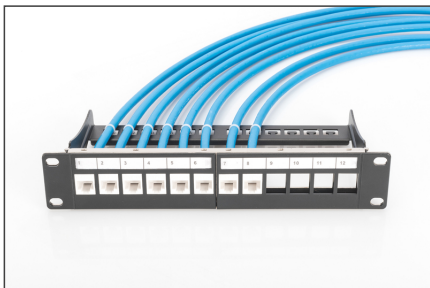

More images:

DIGITUS

ATZ-Einstellung: B2-...
Verbindbarkeit: C_{ca}...
Leitungsverhalten (ISO): D_{ca}...
Leitungsverhalten (IEC): E_{ca}...

Leitungsverhalten (IEC): 1+, 3

Leitungsverhalten (IEC): s1a, d1, a1

Leitungsverhalten (IEC): s, d, a