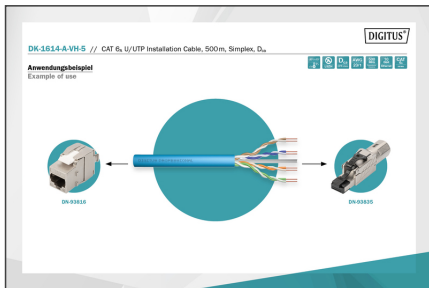

DIGITUS Cat.6A U/UTP installation cable, 500 m, simplex, Dca

DK-1614-A-VH-5
EAN 4016032441885

CAT 6A U-UTP installation cable, 500 MHz Dca (EN 50575), AWG 23/1, 500 m drum, sx, blue

DIGITUS® Category 6A U-UTP installation cables are manufactured and tested to the ISO/IEC 11801, TIA/586-C.2 and EN 50173 Category 6A specifications. Every cord consists of 8 color coded AWG 23 polyethylene insulated conductors. The conductors are twisted together to form 4 pairs with varying lay lengths. Printing details along the outer sheath includes the brand name and item code. The cable is packed in a paper pullout box which makes the installation easy.

Leitungsverhalten (IEC): s, d, a

DIGITUS

| AWG | STP | UTP | PL NEXT | AN | PL AN | AL | PL AL | PL NEXT |
|-----|-----|-----|---------|----|-------|----|-------|---------|
| 23 | 12 | 16 | 16 | 16 | 16 | 16 | 16 | 16 |
| 24 | 12 | 16 | 16 | 16 | 16 | 16 | 16 | 16 |
| 25 | 12 | 16 | 16 | 16 | 16 | 16 | 16 | 16 |
| 26 | 12 | 16 | 16 | 16 | 16 | 16 | 16 | 16 |
| 27 | 12 | 16 | 16 | 16 | 16 | 16 | 16 | 16 |
| 28 | 12 | 16 | 16 | 16 | 16 | 16 | 16 | 16 |
| 29 | 12 | 16 | 16 | 16 | 16 | 16 | 16 | 16 |
| 30 | 12 | 16 | 16 | 16 | 16 | 16 | 16 | 16 |

DIGITUS

| Produktbeschreibung | Physikalische Spezifikationen | Physikalische Eigenschaften |
|--|--|--|
| <p>Produktbeschreibung: CAT 6A U/UTP, 500m, Simplex, D_{ca}</p> <p>AWG: 23/1</p> <p>Leitungsverhalten (IEC): D_{ca}</p> <p>Leitungsverhalten (ISO): B2-...</p> | <p>Leitungsverhalten (IEC): D_{ca}</p> <p>Leitungsverhalten (ISO): B2-...</p> <p>Leitungsverhalten (IEC): s1a, d1, a1</p> | <p>Leitungsverhalten (IEC): s, d, a</p> <p>Leitungsverhalten (ISO): B2-...</p> |