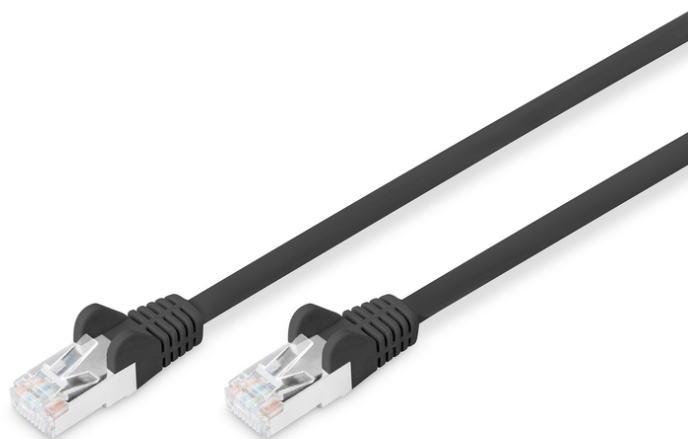

# DIGITUS CAT 6 S/FTP patch cord

**DB-160144-100-S**  
**EAN 4016032384076**

**Patch Cable, CAT6, RJ45 M/M, 10.0m, S-FTP, AWG 27/7, color black**

The DIGITUS® Category 6 Class E patch cords are manufactured and tested to the ISO/IEC 11801 and DIN EN 50173 Category 6 specifications. They will guarantee the installed cabling system is compliant with the ISO & EN channel specification requirements and will provide optimum performance levels of DIGITUS® Category 6 cabling. The performance is tested up to 250 MHz inclusive performance characteristics such as near end cross talk (“NEXT”). DIGITUS® patch cords are designed and produced to fulfill the highest requirements of various application areas in full volume. Each cable is fitted with a molded boot which comes with kink protection and strain relief. Furthermore the boot is equipped with a latch protection that prevents the latching lever against breaking. This network cable is suitable e.g. for the connection in network cabinets. Another area of application is the wiring of the DSL telephone system.

**Future-oriented standards and high-end quality for your network.**

- LSZH – low smoke zero halogen
- Boots with kink protections and strain reliefs
- Color cable: black
- Color connector: black
- Hoods: plastic
- Assortment: Twisted Pair Patch Cables
- Length: 5.00 Meter (m)
- Connector: 1 Modular RJ45 (8/8) plug
- Connector: 2 Modular RJ45 (8/8) plug
- Category: CAT 6
- Shielding: S-FTP, pairs in metal foil and braid shielding
- Structure: 4 x 2 AWG 27/7, twisted pair
- Wire material: CU

**Package contents**

- 1x CAT 6 S-FTP Patch Cable, length 10 m, black

Logistics						
	Number (pcs)	Weight (kg)	Depth (cm)	Width (cm)	Height (cm)	cm³
Packaging Unit Carton	20	7.20	51.00	33.00	34.00	57,222.00
Packaging Unit Inside	5	1.80	31.50	25.00	16.00	12,600.00
Packaging Unit Single	1	0.36	6.00	15.00	23.50	2,115.00
Net single without Packaging	1	0.28	4.00	10.00	20.00	0.00