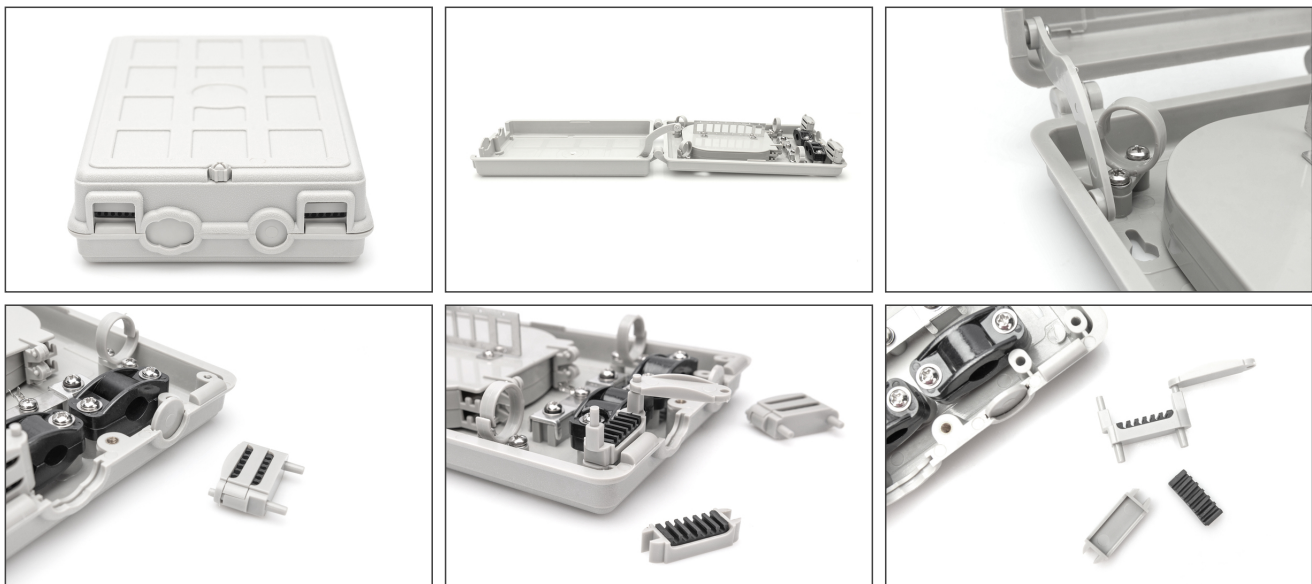

# DIGITUS Fiber Optic Outdoor Distribution Box, 8x SC SX

DN-968915  
EAN 4016032371021

**FO distribution box, outdoor, 8x SC SX/LC DX 53x148x243 mm**

- coupler holder for up to 8x SC SX or LC DX couplers
- 1x 16 mm diameter cable entry + 2x 14 mm diameter cable entries + 24x 2-3 mm diameter cable entries

- splice cassettes for up to 16 fibers
- earthing connection possible
- cable guiding rings
- incl. 12x shrink splice protection, tape, cable ties and fixing material

Logistics						
	Number (pcs)	Weight (kg)	Depth (cm)	Width (cm)	Height (cm)	cm <sup>3</sup>
Packaging Unit Carton	18	13.62	50.00	30.00	42.00	63,000.00
Packaging Unit Inside	1	0.76	6.50	16.00	28.00	2,912.00
Packaging Unit Single	1	0.76	6.50	16.00	28.00	2,912.00
Net single without Packaging	1	0.60	24.30	14.80	5.30	0.00

**More images:**

**DN-908915**  
Fiber Optic Outdoor Distribution Box, 8x 9C SX

**DIGITUS**

IP65 Protection Class  
 Waterproof Outdoor  
 Lock Mount  
 Cable Management  
 IP65 Protection Class

**DN-908915**  
Fiber Optic Outdoor Distribution Box, 8x 9C SX

**DIGITUS**

IP65 Protection Class  
 Waterproof Outdoor  
 Lock Mount  
 Cable Management  
 IP65 Protection Class

**DN-908915**  
Fiber Optic Outdoor Distribution Box, 8x 9C SX

**DIGITUS**

IP65 Protection Class  
 Waterproof Outdoor  
 Lock Mount  
 Cable Management  
 IP65 Protection Class