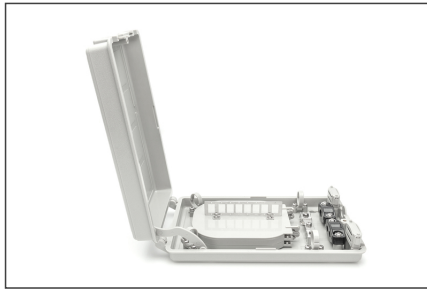

# DIGITUS Fiber Optic Outdoor Distribution Box, 8x SC SX

DN-968915  
EAN 4016032371021

**FO distribution box, outdoor, 8x SC SX/LC DX 53x148x243 mm**

- coupler holder for up to 8x SC SX or LC DX couplers
- 1x 16 mm diameter cable entry + 2x 14 mm diameter cable entries + 24x 2-3 mm diameter cable entries

- splice cassettes for up to 16 fibers
- earthing connection possible
- cable guiding rings
- incl. 12x shrink splice protection, tape, cable ties and fixing material

Logistics						
	Number (pcs)	Weight (kg)	Depth (cm)	Width (cm)	Height (cm)	cm <sup>3</sup>
Packaging Unit Carton	18	13.62	50.00	30.00	42.00	63,000.00
Packaging Unit Inside	1	0.76	6.50	16.00	28.00	2,912.00
Packaging Unit Single	1	0.76	6.50	16.00	28.00	2,912.00
Net single without Packaging	1	0.60	24.30	14.80	5.30	0.00

**More images:**

**DN-908915**  
Fiber Optic Outdoor Distribution Box, 8x 9C SX

**DIGITUS**

IP65 Protection Class  
 Waterproof Outdoor  
 Lock Mount  
 Cable Management  
 IP65 Protection Class

**DN-908915**  
Fiber Optic Outdoor Distribution Box, 8x 9C SX