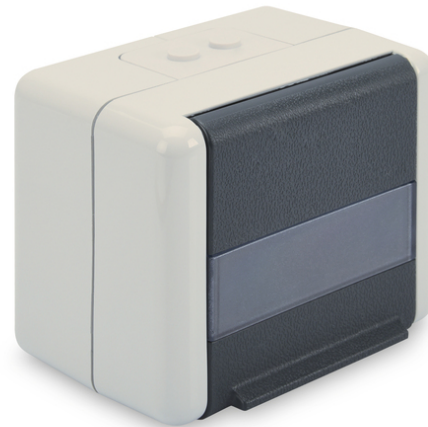

DIGITUS Присоединительная колодка для подключения модулей Keystone, IP44, для открытого монтажа, с откидной крышкой

DN-93844-OD
EAN 4016032370857

Outdoor Mount Box for Keystone Modules, IP44 surface mount, optional inlet for 2x keystones

The IP44 Wall Outlet (JUNG) for Keystone Modules convinces with an easy installation by screw mounting and a vertical outlet for data cables. The Keystone Module connections are covered by hinged lid. Individual Prints are possible with the integrated labeling field. The Mounting Inlet for the Wall Outlet is separately available