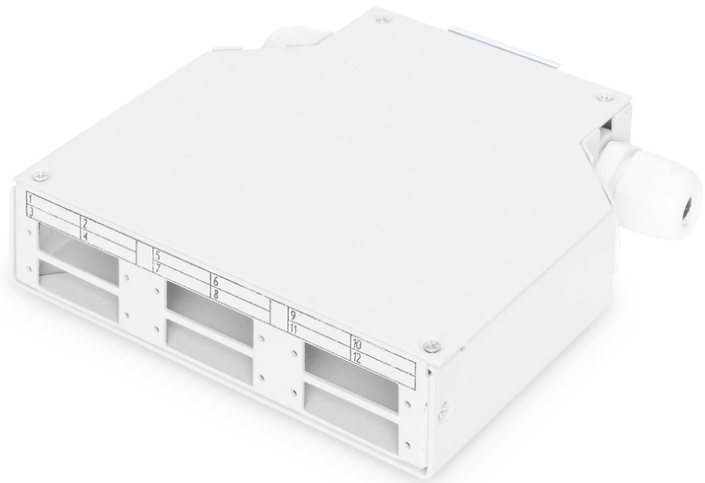

# DIGITUS Din Rail Distribution Box

DN-96890  
 EAN 4016032370680

**DIN Rail Splicing Box for 6x SC/DX Couplers, color grey**  
 Din Rail Distribution Box for 6x SC/DX Couplers

• 125 x 130 x 35 mm ( W x D x H )