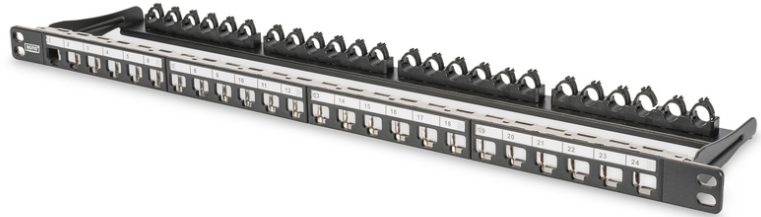

DIGITUS DIGITUS модульная патч-панель, экранированная

DN-91422
 EAN 4016032343295

Modular Patch Panel, shielded, 24-port label field, 0.5U, rack mount, black RAL 9005

The DIGITUS® 24-port 0.5U Patch Panel offers a high density. As the panel is only 0.5U in height, it allows to present 48 ports on 1U (2 panels with 24 ports each) which can be installed.

• Общие свойства:

- Соединитель для централизованного заземления
- Физическое описание
- Цвет: черный RAL9005
- Color: black, RAL 9005
- Ports: 24
- Units: 0

Logistics						
	Number (pcs)	Weight (kg)	Depth (cm)	Width (cm)	Height (cm)	cm³
Packaging Unit Carton	10	6.30	55.00	38.00	18.00	37,620.00
Packaging Unit Inside	1	0.63	3.00	53.00	18.00	2,862.00
Packaging Unit Single	1	0.63	3.00	53.00	18.00	2,862.00
Net single without Packaging	1	0.00	0.00	0.00	0.00	0.00