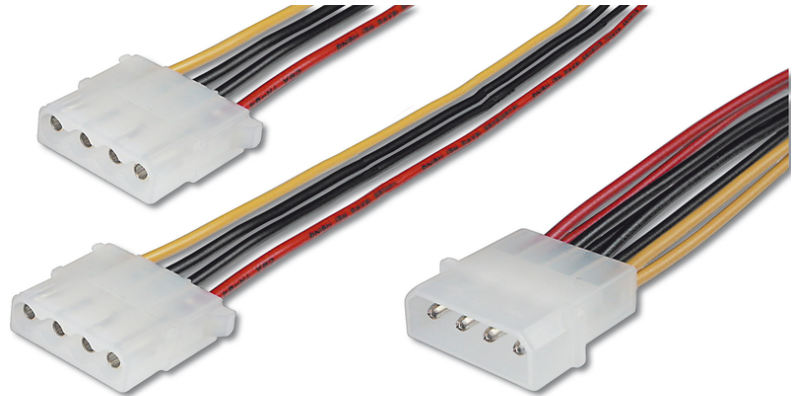

DIGITUS Y-образный кабель внутреннего источника питания

AK-430400-002-M
EAN 4016032325123

Internal Y-power supply cable 0.20m, IDE - 2x IDE connector

You can never have enough power connections. Whether disk drives, fans, lighting or other consumers, these adaptors doubles the connection at power supply unit for two 13.3 cm (5.25) disk drives.

Безопасное соединение и питание

- IDE plug (13,4cm/5.25") <=> 2x IDE jack (13,4cm/5.25")
- Assortment: Internal Power Supply Cables
- AWG: 18

- Color cable: various
- Color connector: transparent
- Connector 1: IDE (5,25") power plug
- Connector 2: 2x IDE (5,25") power jack
- Hoods: plastic
- Wire material: CU
- Length: 0.2 m
- Shielding: Unshielded