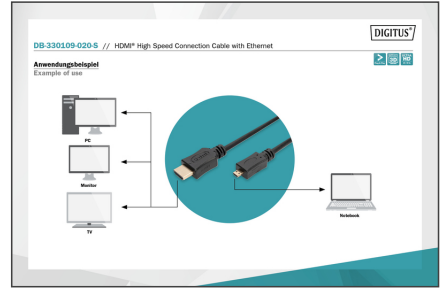

More images:

HDMI® High Speed Connection Cable with Ethernet