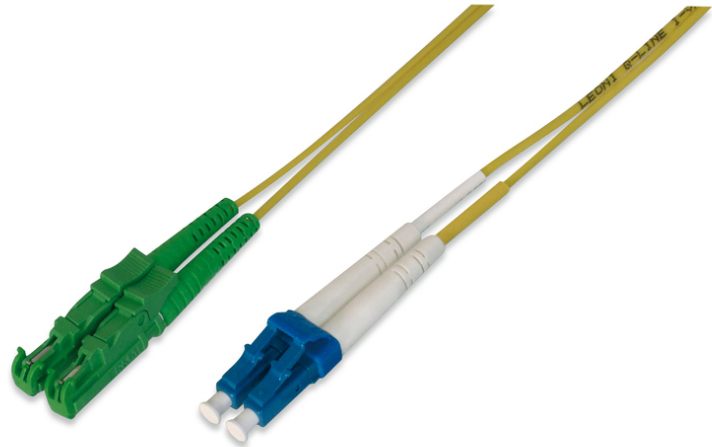

DIGITUS Fiber Optic Patch Cord, E2000 (8° APC) to LC (UPC), Singlemode

AL-9E2000LC-10I
 EAN 4016032308331

FO patch cord, duplex, E2000 (APC) to LC (PC) R+M, SM OS2 09/125 æ, 10 m

DIGITUS® Professional offers a wide range of high quality fiber optic patch cables. Practically every request and every requirement is covered by the broad range of cable types. The product range includes OM1, OM2, OM3 and OS2 versions. DIGITUS® fiber optic installation cables guarantee the best performance and fail-safety. All cables are single packed a polybag with test report.

Уменьшение издержек за счет проверенного качества и высокой эффективности

- LSOH
- В одиночной упаковке, с протоколом тестирования

- В одиночной упаковке, с протоколом тестирования
- Assortment: Fiber Optic Patch Cables
- Boot: single-color
- Cable type: I-VH 2E9/125µ
- Color cable: yellow
- Connector 1: E2000 (APC)
- Connector 2: LC
- Fiber class: OS2
- Fiber diameter: 9/125µ
- Mode: Singlemode
- Packaging: Polybag
- Length: 10 m