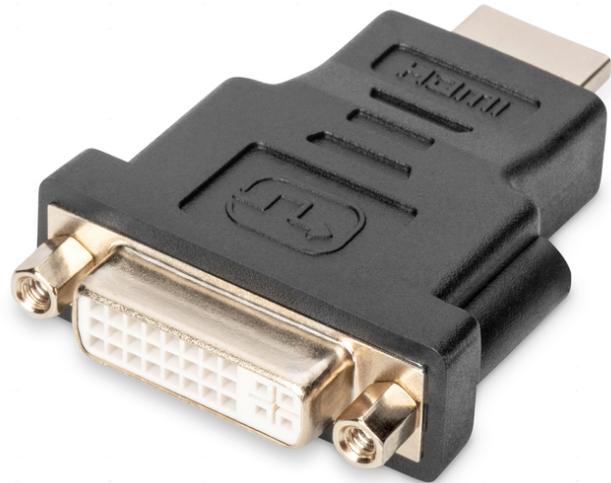

DIGITUS HDMI Adapter, HDMI to DVI-I

DB-330505-000-S
EAN 4016032298700

HDMI adapter, type A - DVI-I(24+5) M/F, comp. to former HDMI 1.3, bi

This adapter is suitable for connecting HDMI Type A cables to devices or cables with a DVI-I plug. It supports digital or analog signal transmission. The adapter works bi-directionally, which means it can adapt in both directions.

Dual link adapter from HDMI to DVI - supports digital and analog signals

- Supports up to 1080p with 60 Hz
- Supports DVI 24+5 and DVI 24+1
- Color cable: black

- Connector 1: HDMI type A, plug
- Connector 2: DVI-I, (24+5), jack
- Connector surface: nickel-plated
- HDTV Resolution max.: 1920 x 1200 Pixel, 60Hz
- HDTV Standard: Full HD
- Hoods: molded
- AOC - Active Optical Cable: no
- Shielding: single shielding