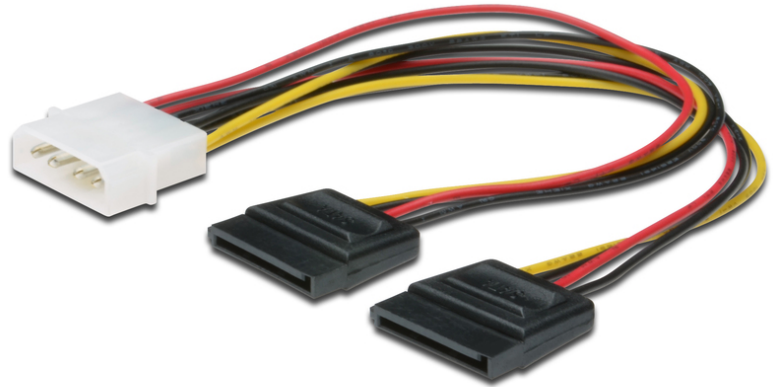

DIGITUS Кабель внутреннего источника питания

AK-430400-002-S
EAN 4016032288220

Internal Y-splitter power supply cable 0.2m, IDE - 2x SATA 15pin connector

Most SATA hard disks need a special SATA connector for power supply. These adaptor helps to connect Hard disks to power supply units which don't have SATA power connectors. You also can use it as extension power cable to a SATA HDD.

Безопасное соединение и питание

- Molex 5.25" , plug <=> 2x SATA 15-pin, jack
- Assortment: Internal Power Supply Cables

- AWG: 20
- Color cable: various
- Color connector: black
- Connector 1: IDE (5,25") power plug
- Connector 2: 2x SATA 15-pin jack
- Hoods: plastic
- Wire material: CU
- Length: 0.2 m
- Shielding: Unshielded