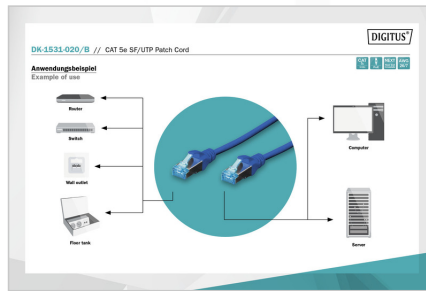

More images:

EU responsible person

EU based economic operator ensuring the product complies with the required regulations.

ASSMANN Electronic GmbH

Auf dem Schüffel 3

Lüdenscheid, Germany

<https://www.assmann.com>