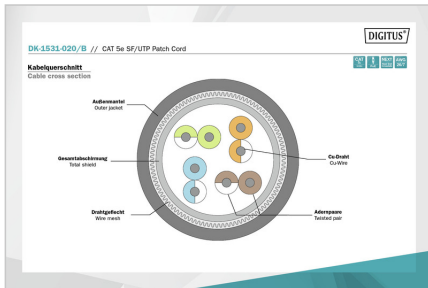

More images:

EU responsible person

EU based economic operator ensuring the product complies with the required regulations.

ASSMANN Electronic GmbH

Auf dem Schüffel 3

Lüdenscheid, Germany

<https://www.assmann.com>