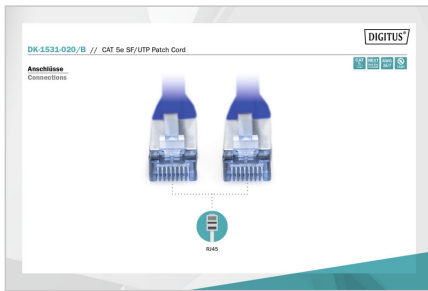

More images:

EU responsible person

EU based economic operator ensuring the product complies with the required regulations.

ASSMANN Electronic GmbH

Auf dem Schüffel 3

Lüdenscheid, Germany

<https://www.assmann.com>