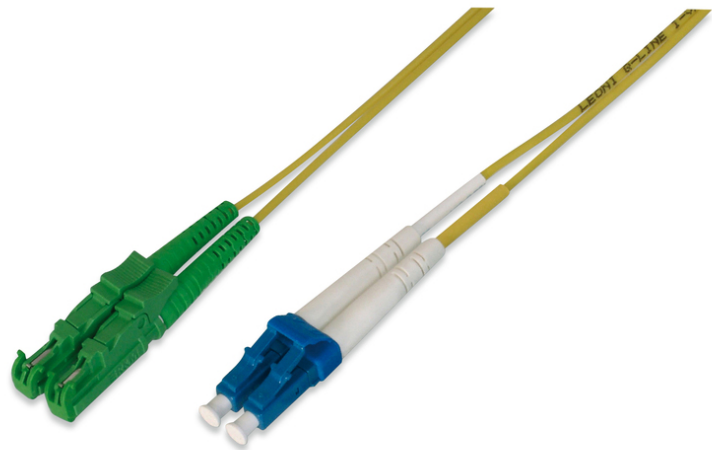

DIGITUS Fiber Optic Patch Cord, E2000 (8° APC) to LC (UPC), Singlemode

AL-9E2000LC-03I
 EAN 4016032204787

FO patch cord, duplex, E2000 (APC) to LC (PC) R+M, SM OS2 09/125 æ, 3 m

DIGITUS® Professional offers a wide range of high quality fiber optic patch cables. Practically every request and every requirement is covered by the broad range of cable types. The product range includes OM1, OM2, OM3 and OS2 versions. DIGITUS® fiber optic installation cables guarantee the best performance and fail-safety. All cables are single packed a polybag with test report.

Уменьшение издержек за счет проверенного качества и высокой эффективности

- LSON
- В одиночной упаковке, с протоколом тестирования

- В одиночной упаковке, с протоколом тестирования
- Assortment: Fiber Optic Patch Cables
- Boot: single-color
- Cable type: I-VH 2E9/125µ
- Color cable: yellow
- Connector 1: E2000 (APC)
- Connector 2: LC
- Fiber class: OS2
- Fiber diameter: 9/125µ
- Mode: Singlemode
- Packaging: Polybag
- Length: 3 m