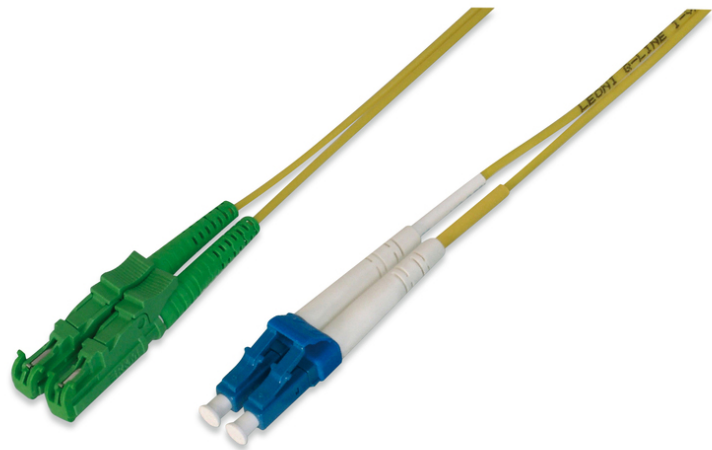

DIGITUS Fiber Optic Patch Cord, E2000 (8° APC) to LC (UPC), Singlemode

AL-9E2000LC-02I
 EAN 4016032204770

FO patch cord, duplex, E2000 (APC) to LC (PC) R+M, SM OS2 09/125 æ, 2 m

DIGITUS® Professional offers a wide range of high quality fiber optic patch cables. Practically every request and every requirement is covered by the broad range of cable types. The product range includes OM1, OM2, OM3 and OS2 versions. DIGITUS® fiber optic installation cables guarantee the best performance and fail-safety. All cables are single packed a polybag with test report.

Уменьшение издержек за счет проверенного качества и высокой эффективности

- LSOH
- В одиночной упаковке, с протоколом тестирования

- В одиночной упаковке, с протоколом тестирования
- Assortment: Fiber Optic Patch Cables
- Boot: single-color
- Cable type: I-VH 2E9/125µ
- Color cable: yellow
- Connector 1: E2000 (APC)
- Connector 2: LC
- Fiber class: OS2
- Fiber diameter: 9/125µ
- Mode: Singlemode
- Packaging: Polybag
- Length: 2 m