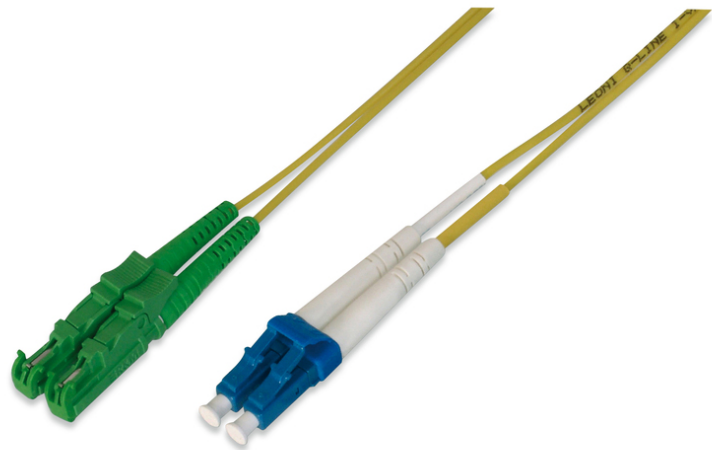

DIGITUS Fiber Optic Patch Cord, E2000 (8° APC) to LC (UPC), Singlemode

AL-9E2000LC-011
 EAN 4016032204763

FO patch cord, duplex, E2000 (APC) to LC (PC) R+M, SM OS2 09/125 æ, 1 m

DIGITUS® Professional offers a wide range of high quality fiber optic patch cables. Practically every request and every requirement is covered by the broad range of cable types. The product range includes OM1, OM2, OM3 and OS2 versions. DIGITUS® fiber optic installation cables guarantee the best performance and fail-safety. All cables are single packed a polybag with test report.

Уменьшение издержек за счет проверенного качества и высокой эффективности

- LSON
- В одиночной упаковке, с протоколом тестирования

- В одиночной упаковке, с протоколом тестирования
- Assortment: Fiber Optic Patch Cables
- Boot: single-color
- Cable type: I-VH 2E9/125µ
- Color cable: yellow
- Connector 1: E2000 (APC)
- Connector 2: LC
- Fiber class: OS2
- Fiber diameter: 9/125µ
- Mode: Singlemode
- Packaging: Polybag
- Length: 1 m