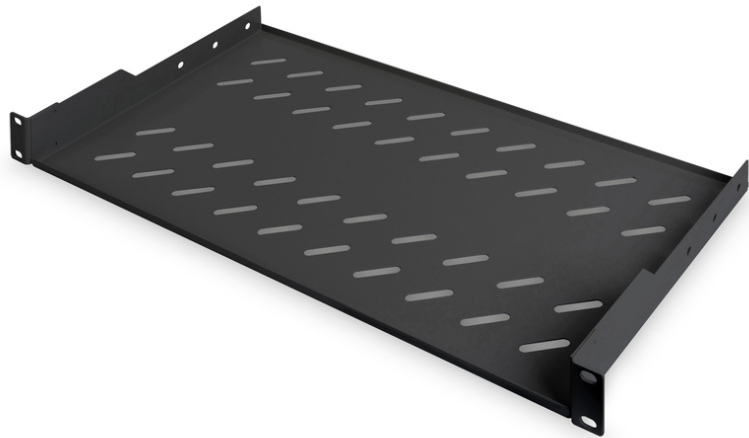

DIGITUS Полки для сетевых шкафов

DN-19 TRAY-1-SW
EAN 4016032185772

1U fixed shelf for racks from 400 mm depth 45x483x250 mm, up to 15 kg, black (RAL 9005)

The shelves for fixed mounting can be installed easy on the two front 483 mm (19") profile rails of your 483 mm (19") network- or server cabinet. Due to their stable, perforated steel sheet with a high load capacity, they are the optimal surface for components which are not 483 mm (19") suitable.

- Установлены неподвижно
- Крепёжный материал входит в комплект поставки

- Color: black, RAL 9005
- Load capacity: 15 kg
- Mounting type: Fixed mounting
- Units: 1
- Inch form factor (IEC 60297): 482.6 mm (19")
- Suitable cabinet depth: all