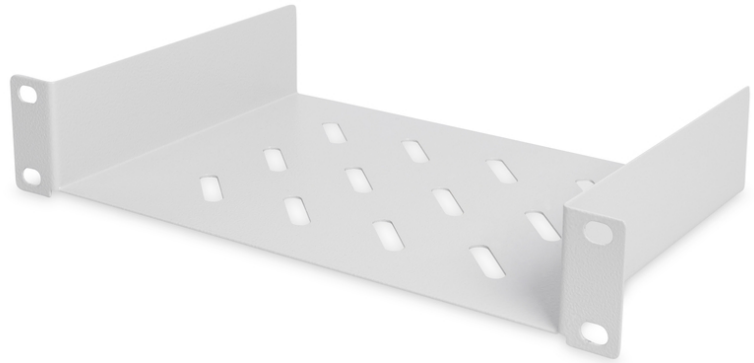

# DIGITUS 254 мм (10") полка

**DN-10 TRAY-1**  
**EAN 4016032139836**

**254 mm (10") 1U fixed shelf 44x254x150 mm, color grey (RAL 7035)**

The 10" fixed shelves from DIGITUS® consist of a stable, perforated sheet steel and are easy to mount on the front of 10" profile rails. Delivery comes with complete mounting material and is therefore ready for use immediately. Use the DIGITUS® 10" Fixed Shelf to store components which are not directly mounted inside of your 10" housing.

- Перфорированный стальной лист
- Вместе с крепёжным материалом

- Color: light grey, RAL 7035
- Load capacity: 25 kg
- Mounting type: Fixed mounting
- Units: 1
- Inch form factor (IEC 60297): 254 mm (10")
- Suitable cabinet depth: all