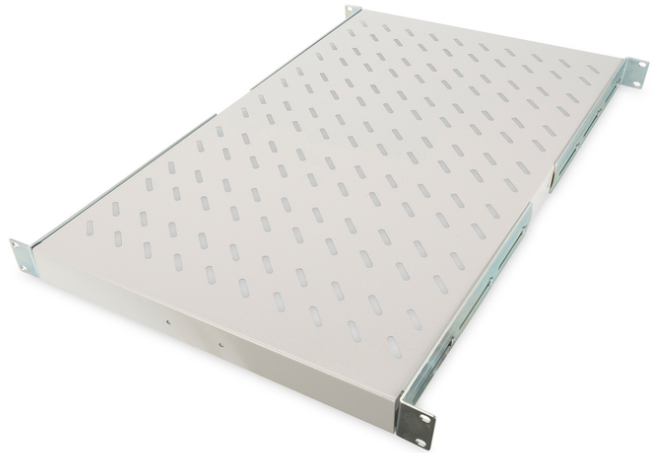

DIGITUS Полки для сетевых шкафов

DN-19 TRAY-1-1000
EAN 4016032135487

1U fixed shelf for racks from 1000 mm depth 44x483x737 mm, up to 100 kg, grey (RAL 7035)

The shelves for fixed mounting can be installed easy on the two front 483 mm (19") profile rails of your 483 mm (19") network- or server cabinet. Due to their stable, perforated steel sheet with a high load capacity, they are the optimal surface for components which are not 483 mm (19") suitable.

- Установлены неподвижно
- Крепёжный материал входит в комплект поставки

- Color: light grey, RAL 7035
- Load capacity: 100 kg
- Mounting type: Fixed mounting
- Units: 1
- Inch form factor (IEC 60297): 482.6 mm (19")
- Suitable cabinet depth: ≥ 1000 mm