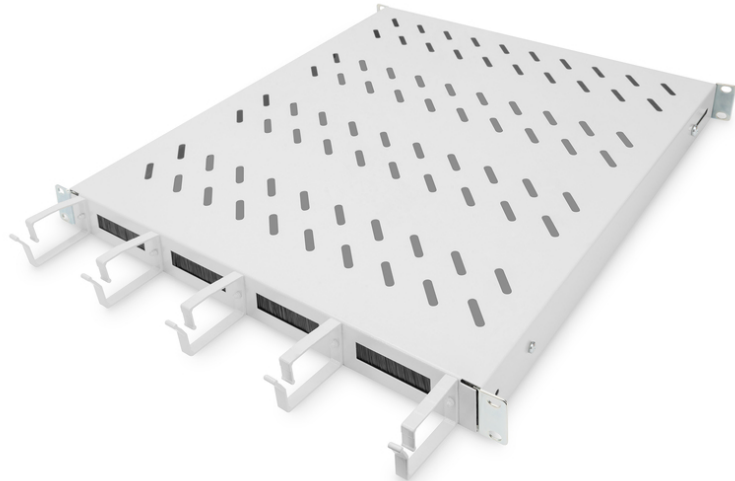

DIGITUS Shelf with cable management

DN-97682
EAN 4016032483496

1U fixed shelf for 800 mm depth cabinets incl. cable management, grey

The shelves for fixed installation can be easily installed on the four 483 mm (19") profile rails of your 483 mm (19") network or server cabinet. Thanks to the stable, perforated plate with a load capacity of up to 120 kg, these are the optimal carrying surface for components that cannot be installed in 483 mm (19") systems. The combination with integrated cable management brackets and feedthroughs enables an optimized cable management concept for a wide variety of application scenarios.

- for fixed mounting on the four 483 mm (19") profile rails
- sturdy, perforated steel sheet

- Cable opening: 17 x 65 mm
- Cable management bracket: 67 mm
- Color: light grey, RAL 7035
- Load capacity: 120 kg
- Mounting type: Fixed mounting
- Units: 1
- Inch form factor (IEC 60297): 482.6 mm (19")
- Suitable cabinet depth: 800 mm