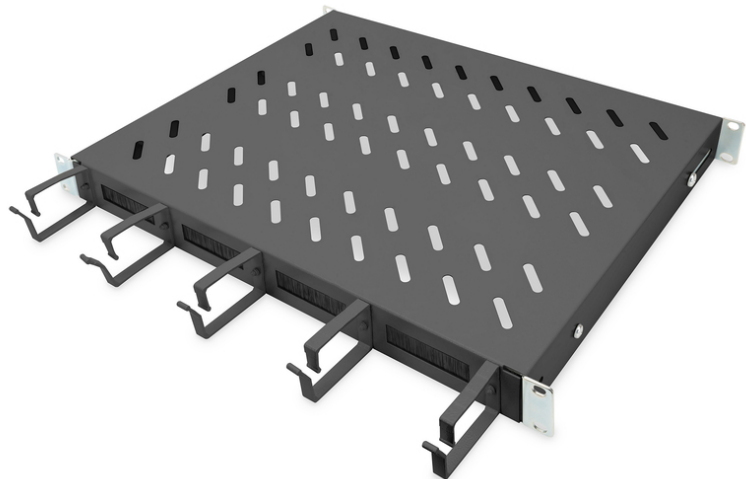

# DIGITUS Shelf with cable management

DN-97681  
EAN 4016032483489

**1U fixed shelf for 600 mm depth cabinets incl. cable management, black**

The shelves for fixed installation can be easily installed on the four 483 mm (19") profile rails of your 483 mm (19") network or server cabinet. Thanks to the stable, perforated plate with a load capacity of up to 120 kg, these are the optimal carrying surface for components that cannot be installed in 483 mm (19") systems. The combination with integrated cable management brackets and feedthroughs enables an optimized cable management concept for a wide variety of application scenarios.

- for fixed mounting on the four 483 mm (19") profile rails
- sturdy, perforated steel sheet

- Cable opening: 17 x 65 mm
- Cable management bracket: 67 mm
- Color: black, RAL 9005
- Load capacity: 120 kg
- Mounting type: Fixed mounting
- Units: 1
- Inch form factor (IEC 60297): 482.6 mm (19")
- Suitable cabinet depth: 600 mm

**Package contents**

- 1x Shelf
- 1 x Fastening material

| Logistics                    |              |             |            |            |             |                 |
|------------------------------|--------------|-------------|------------|------------|-------------|-----------------|
|                              | Number (pcs) | Weight (kg) | Depth (cm) | Width (cm) | Height (cm) | cm <sup>3</sup> |
| Packaging Unit Carton        | 11           | 30.92       | 59.50      | 50.00      | 51.50       | 153,212.00      |
| Packaging Unit Inside        | 1            | 2.81        | 47.00      | 45.50      | 5.00        | 10,692.50       |
| Packaging Unit Single        | 1            | 2.81        | 47.00      | 45.50      | 5.00        | 10,692.50       |
| Net single without Packaging | 1            | 2.45        | 41.00      | 44.50      | 4.50        | 0.00            |