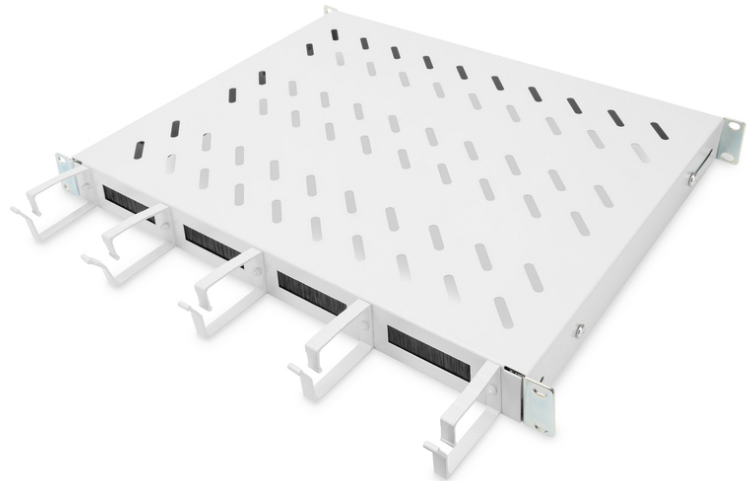

DIGITUS Shelf with cable management

DN-97680
EAN 4016032483465

1U fixed shelf for 600 mm depth cabinets incl. cable management, grey

The shelves for fixed installation can be easily installed on the four 483 mm (19") profile rails of your 483 mm (19") network or server cabinet. Thanks to the stable, perforated plate with a load capacity of up to 120 kg, these are the optimal carrying surface for components that cannot be installed in 483 mm (19") systems. The combination with integrated cable management brackets and feedthroughs enables an optimized cable management concept for a wide variety of application scenarios.

- for fixed mounting on the four 483 mm (19") profile rails
- sturdy, perforated steel sheet

- Cable opening: 17 x 65 mm
- Cable management bracket: 67 mm
- Color: light grey, RAL 7035
- Load capacity: 120 kg
- Mounting type: Fixed mounting
- Units: 1
- Inch form factor (IEC 60297): 482.6 mm (19")
- Suitable cabinet depth: 600 mm

Package contents

- 1x Shelf
- 1 x Fastening material

Logistics						
	Number (pcs)	Weight (kg)	Depth (cm)	Width (cm)	Height (cm)	cm ³
Packaging Unit Carton	11	30.92	59.50	50.00	51.50	153,212.00
Packaging Unit Inside	1	2.81	47.00	45.50	5.00	10,692.50
Packaging Unit Single	1	2.81	47.00	45.50	5.00	10,692.50
Net single without Packaging	1	2.45	41.00	44.50	4.50	0.00