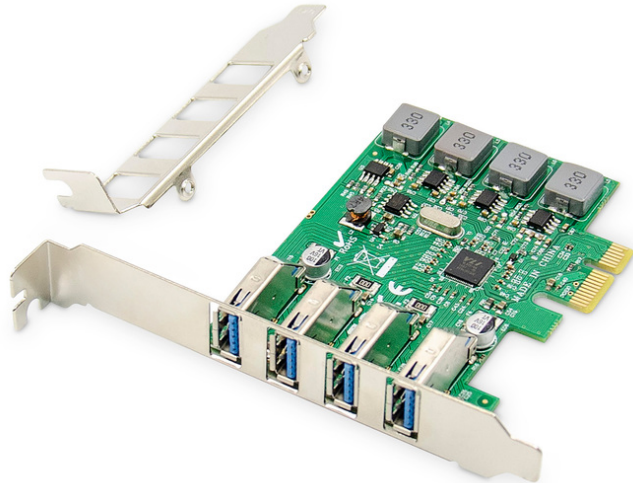

DIGITUS 4-Port USB 3.0 PCI Express Add-On Card

DS-30226
EAN 4016032464396

USB PCI Express Add-On card USB3.0, 4-port A/F, Chipset: VL805, self powered

This full USB 3.0 host controller extends your PC with PCI slots by four USB 3.0 connections. Power supply is provided via the PCI express slot and supplies a maximum power output of 3,000 mA for each USB port. Use bus speeds of up to 5 Gbps with USB SuperSpeed, backwards compatible for older USB devices with Hi-Speed, Full Speed & Low Speed. Connect USB devices such as printers, scanners, cameras or an external hard drive. Supports hot plugging & Plug and Play - no driver installation required. Enjoy the fastest SuperSpeed data transfers with the DIGITUS® USB 3.0 PCIe card and copy large quantities of data in a very short time.

Extend your PC with PCIe slots by 4 full USB 3.0 ports (USB A) with up to 3000 mA

- Connections: 4 x USB A (USB 3.0)
- USB data transfer rates: SuperSpeed (5 Gbps), Hi-Speed (480 Mbps), Full Speed (12 Mbps) & Low Speed (1.5 Mbps)
- Power supply: 5 V / 3000 mA per port max.
- Chipset: VIA / VL805

- For PCIe slots: x1/x4/x8/x16
- No external power adapter required, power supply via PCIe slot
- Complies with Universal Serial Bus 3.0 specification (Rev. 1), backwards compatible with 2.0
- Complies with Extensible Host Controller Interface Specification Rev. 1.0
- Complies with PCI Express Specification 2.0, backwards compatible with 1.0
- Supports USB legacy function
- USB Attached SCSI Protocol (USAP) Mode
- Plug and Play - no driver installation required
- Supported operating systems: Windows 10/8.1/8/7, Linux (32/64Bit)
- Dimensions: 10 x 12.1 x 2 cm (W x D x H)
- Weight: 60 g