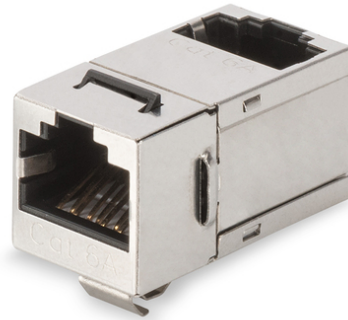

DIGITUS CAT 6A Class EA Modular Coupler, shielded, angled

DN-93910
 EAN 4016032445630

CAT 6A Modular Coupler, shielded RJ45 to RJ45, 90° angled

The modular couplers from DIGITUS® are shielded and provide best performance and link quality for your network. They are equipped with 2 RJ45 sockets with the assignment 1:1 and are therefore suitable for mounting in Patch Panels.

- Características gerais:
- 360° cobertura revestida
- Ligação 1:1

Logistics						
	Number (pcs)	Weight (kg)	Depth (cm)	Width (cm)	Height (cm)	cm ³
Packaging Unit Carton	600	7.40	29.00	51.00	28.00	41,412.00
Packaging Unit Inside	100	1.23	25.00	27.00	7.00	4,725.00
Packaging Unit Single	1	0.01	2.00	4.00	1.50	12.00
Net single without Packaging	1	0.00	0.00	0.00	0.00	0.00