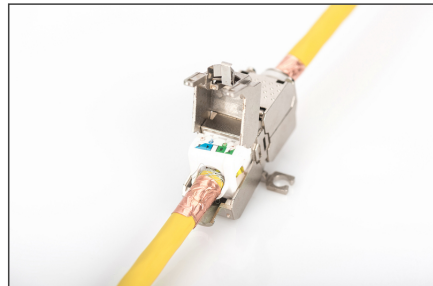

More images:

AWG-Kategorie Kabelart (Struktur)	Bestandteile des Produktes (in m)	Leistungsfähigkeit (dB/100m) Leistungsfähigkeit (dB/100m)	A-Anforderung für ungeschirmte Leiter Paare (in ungeschirmten Leitern)	Leistungsfähigkeit Leistungsfähigkeit
B2ca	Sehr hoch	1+	• Typischerweise • Hohe Flexibilität • Hohe Flexibilität	S • Hohe Qualität • Hohe Qualität
Cca	Hoch	3	• Typischerweise • Hohe Flexibilität	d • Hohe Qualität • Hohe Qualität
Dca	Mittel			a • Hohe Qualität • Hohe Qualität
Eca	Gering			

Produkt
Kategorie

Cca s1a d1 a1

Certificate
No. 08874-21

Class 01

Zertifikat
No. 08874-21

Klasse 01

Leistungsfähigkeit Leistungsfähigkeit	FREQ.	ATT.	NEXT	PSNEXT	ACR	PSACR	PL	EXTEND	PERFORM
100	100	100	100	100	100	100	100	100	100

Produktbeschreibung Product Information	Physikalische Spezifikationen Physical Properties
Hersteller: DIGITUS Produktname: CAT 7A S/FTP Installation Cable, 1000m, Simplex, B2ca	Struktur: 4x25/2+25/2 Leitungsfähigkeit: 1000m