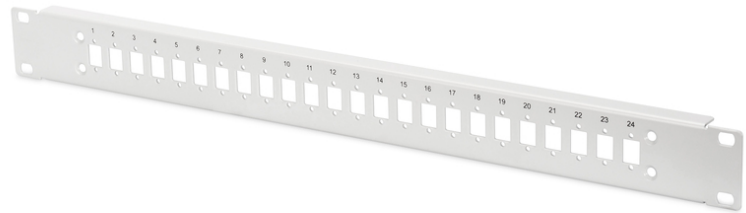

# DIGITUS Paineel frontal 1U para acopladores 24 SC-duplex

DN-96207-AL  
 EAN 4016032385325

FO front panel, 1U, 24x LC DX, fixed grey (RAL 7035), for -AL and -F boxes

Steel Frontplate for 24 LC/DX couplers ( Body part number DN-96200-AL for Aluminum or DN-96200-F for steel )

- Adequado para caixa de distribuição DN-96200

Logistics						
	Number (pcs)	Weight (kg)	Depth (cm)	Width (cm)	Height (cm)	cm <sup>3</sup>
Packaging Unit Carton	100	27.00	53.00	33.00	19.00	33,231.00
Packaging Unit Inside	1	0.27	0.00	0.00	0.00	0.00
Packaging Unit Single	1	0.27	5.50	49.00	2.50	673.75
Net single without Packaging	1	0.00	0.00	0.00	0.00	0.00