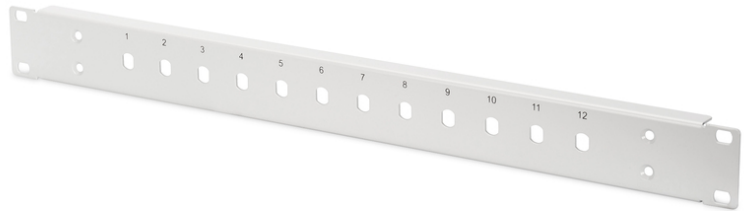

DIGITUS Painel frontal 1U para acopladores 24 SC-duplex

DN-96204-AL
 EAN 4016032385257

FO front panel, 1U, 12x ST, fixed grey (RAL 7035), for -AL and -F boxes

Steel Frontplate for 12 ST/SX couplers (Body part number DN-96200-AL for Aluminum oder DN-96200-F for steel)

- Adequado para caixa de distribuição DN-96200
- Assembly: Empty housing
- Color: light grey, RAL 7035
- Connector type: ST
- Type: fixed

Logistics						
	Number (pcs)	Weight (kg)	Depth (cm)	Width (cm)	Height (cm)	cm ³
Packaging Unit Carton	50	19.00	50.00	15.00	10.00	7,500.00
Packaging Unit Inside	1	0.38	5.50	45.00	2.50	618.75
Packaging Unit Single	1	0.38	5.50	45.00	2.50	618.75
Net single without Packaging	1	0.00	0.00	0.00	0.00	0.00