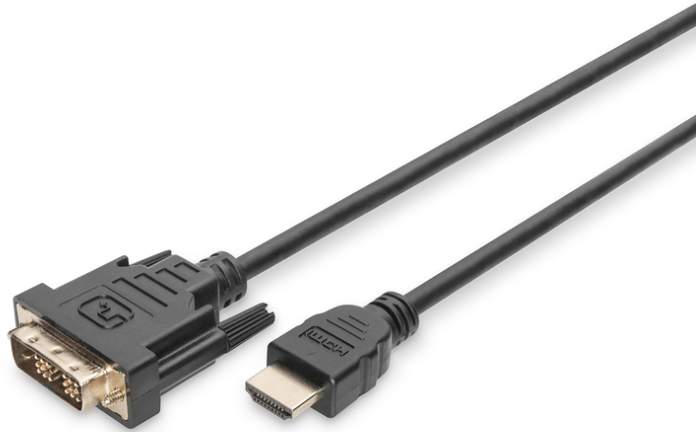

DIGITUS Cabo adaptador HDMI

DB-330300-020-S
EAN 4016032383383

HDMI adapter cable, type A-DVI(18+1) M/M, 2.0m, Full HD, bl

Este cabo HD serve para a ligação de equipamentos áudio/vídeo com diferentes interfaces.

Excelente qualidade de vídeo e música

- Full HD, ligação individual
- Assortment: HDMI Cables
- AWG: 30
- Cable type: Single-Link
- Color cable: black
- Color connector: black

- Connector 1: HDMI type A, plug
- Connector 2: DVI-D, (18+1), plug
- Connector surface: nickel-plated
- HDMI Standard: High Speed HDMI
- HDTV Resolution max.: 1920 x 1200 Pixel, 60Hz
- HDTV Standard: Full HD
- Hoods: molded
- Wire material: CU
- Length: 2 m
- AOC - Active Optical Cable: no
- Shielding: Double shielding