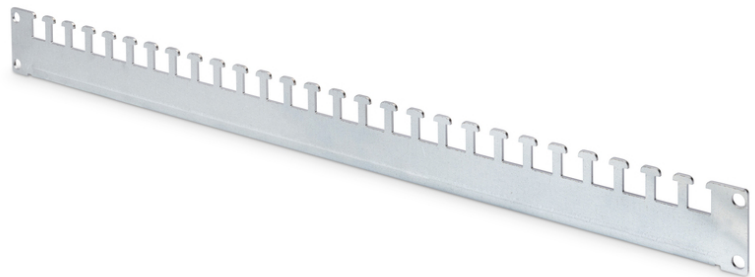

# DIGITUS Cable Fixing Rails for 483 mm (19") Cabinets of the Unique & Dynamic Basic Series

DN-19 ORG-600P  
EAN 4016032378143

### Cable fixing rail, Unique and Dynamic Basic racks for 600 mm depth racks, 1 rail

The new Cable Fixing Rails are mounted in the depth of the 483 mm (19") cabinet. With the new fixing method at the punched frame profiles of the respective cabinet, they now provide even more scope for cable management applications. The Cable Fixing Rails are suitable for all cabinets of the Unique Series as well as the Dynamic Basic Series of DIGITUS.

### Quick and easy cable management with new fixing method for more scope of space.

- Easy & effective cable management
- Installation at the punched frame profile
- 2 mm strong steel sheet, galvanized
- For cabinets with 600/1200 (2 x ) mm depth