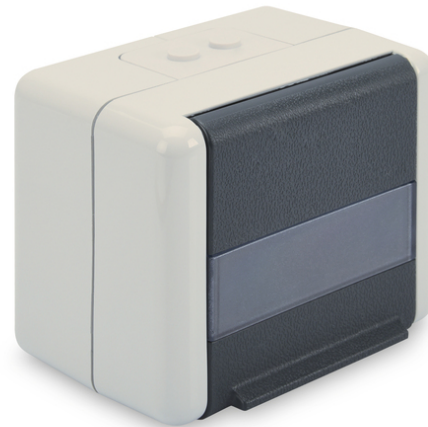

# DIGITUS Tomada de ligação de dados para módulos trapezoidais, IP44, instalação à vista com tampa de abertura

DN-93844-OD  
 EAN 4016032370857

**Outdoor Mount Box for Keystone Modules, IP44 surface mount, optional inlet for 2x keystones**

The IP44 Wall Outlet (JUNG) for Keystone Modules convinces with an easy installation by screw mounting and a vertical outlet for data cables. The Keystone Module connections are covered by hinged lid. Individual Prints are possible with the integrated labeling field. The

Mounting Inlet for the Wall Outlet is separately available (DN-93844-OD-1).

**IP44 wall outlet for Keystone Modules**

- Âmbitos de utilização: Área de exterior, setor industrial
- Características gerais: