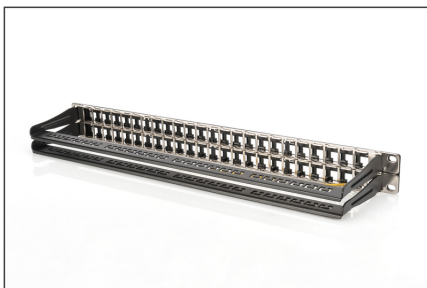

More images:

Safety notes

- Protect product from moisture