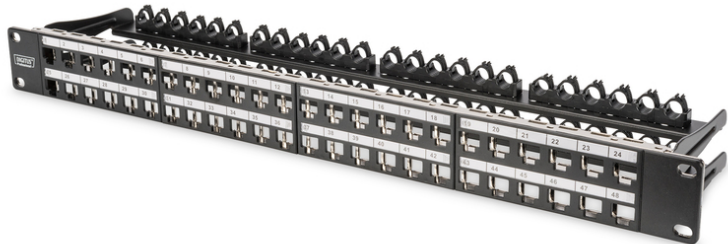

DIGITUS Quadro de Interligações Modular DIGITUS, revestido

DN-91424
 EAN 4016032343318

Modular Patch Panel, shielded, 48-port label field, 1U, rack mount, black RAL 9005

The DIGITUS® 48 Port 1U Modular Patch Panel ensures a High Density with the benefit of 48 Keystone Jacks in just one height unit.

- Características gerais:
- Ligação central à terra
- Ligação central à terra

- Cor: Preto RAL9005

Attributes

- Color: black, RAL 9005
- Ports: 48
- Units: 1
- Category: CAT 6A

Logistics						
	Number (pcs)	Weight (kg)	Depth (cm)	Width (cm)	Height (cm)	cm³
Packaging Unit Carton	15	8.80	53.00	28.00	34.00	50,456.00
Packaging Unit Inside	1	0.59	5.00	53.00	18.00	4,770.00
Packaging Unit Single	1	0.59	5.00	53.00	18.00	4,770.00
Net single without Packaging	1	0.00	0.00	0.00	0.00	0.00