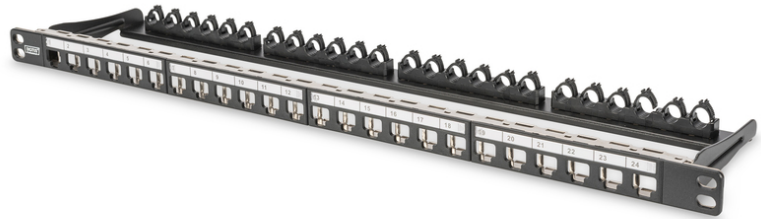

DIGITUS Quadro de Interligações Modular DIGITUS, revestido

DN-91422
 EAN 4016032343295

Modular Patch Panel, shielded, 24-port label field, 0.5U, rack mount, black RAL 9005

The DIGITUS® 24-port 0.5U Patch Panel offers a high density. As the panel is only 0.5U in height, it allows to present 48 ports on 1U (2 panels with 24 ports each) which can be installed.

- Características gerais:
- Ligação central à terra
- Color: black, RAL 9005
- Units: 0
- Ports: 24

Logistics						
	Number (pcs)	Weight (kg)	Depth (cm)	Width (cm)	Height (cm)	cm³
Packaging Unit Carton	10	6.30	55.00	38.00	18.00	37,620.00
Packaging Unit Inside	1	0.63	3.00	53.00	18.00	2,862.00
Packaging Unit Single	1	0.63	3.00	53.00	18.00	2,862.00
Net single without Packaging	1	0.00	0.00	0.00	0.00	0.00