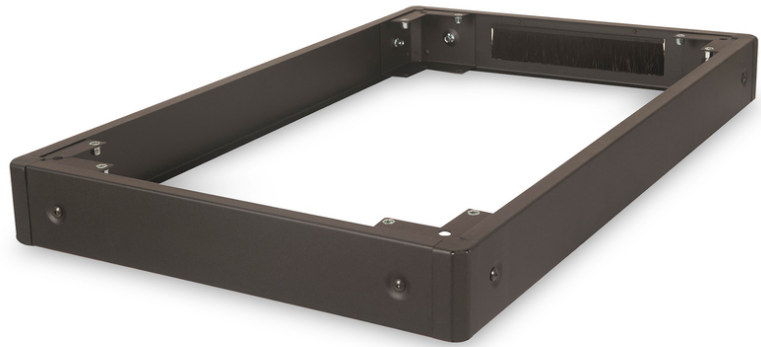

Plinth for Unique Network- & Dynamic Basic Network- and Server Cabinets - 600x1000 mm (WxD)

DN-19 PLINTH-6/10-NB
EAN 4016032335078

Plinth for Unique network racks and Dynamic Basic network and server racks, 100x600x1000 mm, black

The Plinth are available for all 483 mm (19") cabinets of the Unique Series as well as the Dynamic Basic Series of DIGITUS Professional. Extends the floor clearance by 100 mm. Up to two plinth can be stacked to reach 200 mm. The space can be used for the storage of cables and for cable management. The delivery takes place unmounted.

O equipamento de 19" DIGITUS foi criado para Soluções de Infraestrutura de TI exigentes - concebido e desenvolvido segundo a norma mais elevada na Alemanha

- Montagem simples sob armários

- Chapa de aço resistente de 1,5 - 2,0 mm
- Painéis laterais amovíveis
- Pannel lateral posterior com entrada de cabo de escova, 300 x 60 mm
- Color: light grey, RAL 7035
- Depth: 1000 mm
- Inch form factor (IEC 60297): 482.6 mm (19")
- Width: 600 mm
- For cabinet series: Dynamic Basic