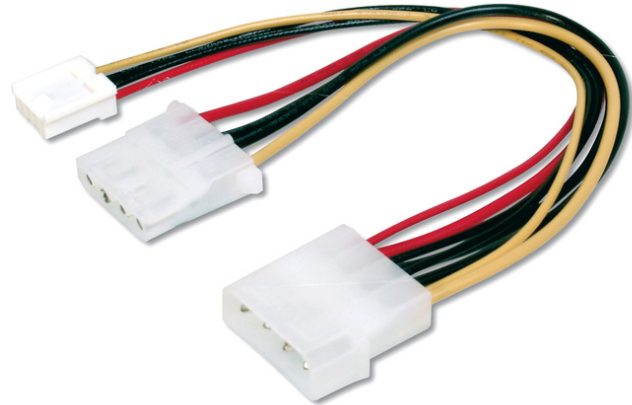

# DIGITUS Internal Y-Power Supply Cable

AK-430401-002-M  
EAN 4016032325130

### Internal Y-power supply cable 0.20m, IDE - IDE + floppy connector

This cable can be used to adapt and multiplying the internal power supply connections to the power supply unit in your PC.

#### Ligação e alimentação seguras

- 5.25", plug <=> 5.25", jack + 3.5", jack

#### Attributes

- Assortment: Internal Power Supply Cables

- AWG: 18
- Color cable: various
- Color connector: transparent
- Connector 1: IDE (5,25") power plug
- Connector 2: IDE (5,25") power jack + Floppy jack
- Hoods: plastic
- Wire material: CU
- Length: 0.2 m
- Shielding: Unshielded