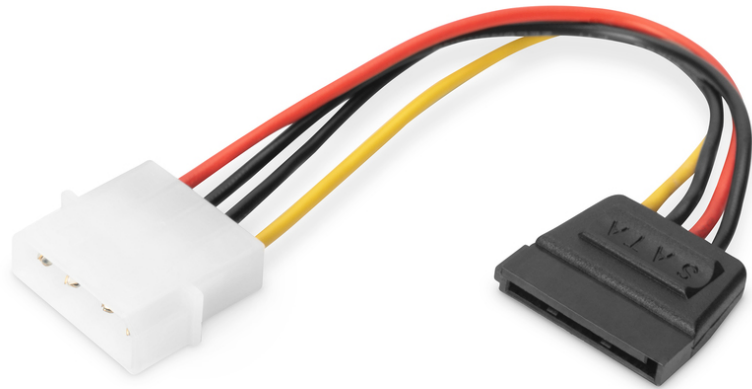

DIGITUS Cabo de alimentação interno

AK-430300-002-M
EAN 4016032324966

Internal power supply cable 0.15m, IDE - SATA 15pin connector, CCS

Most SATA hard disks need a special SATA connector for power supply. These adaptor helps to connect Hard disks to power supply units which don't have SATA power connectors. You also can use it as extension power cable to a SATA HDD.

Ligação e alimentação seguras

- Conector IDE (Molex 4 pinos) <=> tomada SATA 15 pinos

Attributes

- Assortment: Internal Power Supply Cables
- AWG: 20
- Color cable: various
- Color connector: black
- Connector 1: IDE (5,25") power plug
- Connector 2: SATA 15-pin jack
- Hoods: plastic
- Wire material: CU
- Length: 0.15 m
- Shielding: Unshielded