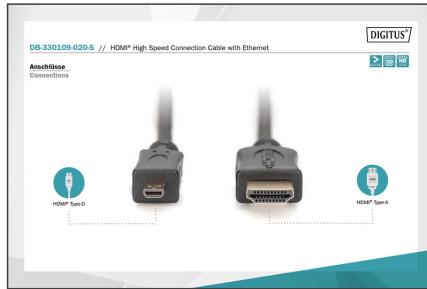

More images:

HDMI® High Speed Connection Cable with Ethernet