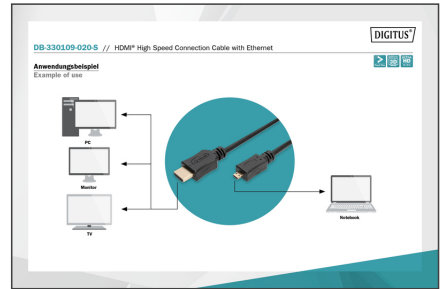

More images:

HDMI® High Speed Connection Cable with Ethernet