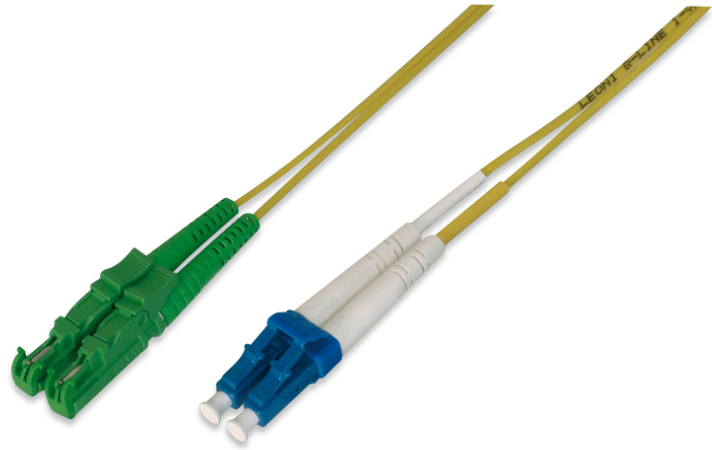

# DIGITUS Fiber Optic Patch Cord, E2000 (8° APC) to LC (UPC), Singlemode

AL-9E2000LC-10I  
 EAN 4016032308331

**FO patch cord, duplex, E2000 (APC) to LC (PC) R+M, SM OS2 09/125 æ, 10 m**

DIGITUS® Professional offers a wide range of high quality fiber optic patch cables. Practically every request and every requirement is covered by the broad range of cable types. The product range includes OM1, OM2, OM3 and OS2 versions. DIGITUS® fiber optic installation cables guarantee the best performance and fail-safety. All cables are single packed a polybag with test report.

**Melhor desempenho e melhor qualidade de ligação com a rede.**

- LSOH

- Assortment: Fiber Optic Patch Cables
- Boot: single-color
- Cable type: I-VH 2E9/125µ
- Color cable: yellow
- Connector 1: E2000 (APC)
- Connector 2: LC
- Fiber class: OS2
- Fiber diameter: 9/125µ
- Mode: Singlemode
- Packaging: Polybag
- Length: 10 m