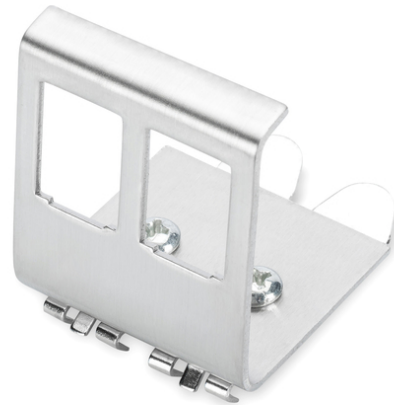

DIGITUS Adaptador de guia DIN para 2x módulo Keystone

AN-25185
 EAN 4016032306344

DIN-Rail adapter for 2x Keystone Modules

The DIGITUS® DIN-Rail adapter function as adapter for the installation of Keystone Modules. They are available as 1-port or 2-port version.

- Características gerais:
- Adequado para a instalação na guia em caixas de distribuição elétrica

Logistics						
	Number (pcs)	Weight (kg)	Depth (cm)	Width (cm)	Height (cm)	cm³
Packaging Unit Carton	200	9.50	32.00	27.00	33.00	28,512.00
Packaging Unit Inside	10	0.48	25.00	6.00	6.00	900.00
Packaging Unit Single	1	0.05	18.00	8.00	4.00	576.00
Net single without Packaging	1	0.05	10.00	7.00	4.00	0.00