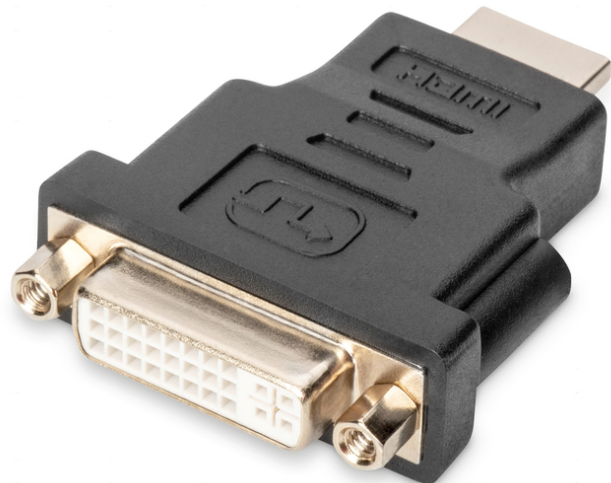

DIGITUS HDMI Adapter, HDMI to DVI-I

DB-330505-000-S
EAN 4016032298700

HDMI adapter, type A - DVI-I(24+5) M/F, comp. to former HDMI 1.3, bi

This adapter is suitable for connecting HDMI Type A cables to devices or cables with a DVI-I plug. It supports digital or analog signal transmission. The adapter works bi-directionally, which means it can adapt in both directions.

Dual link adapter from HDMI to DVI - supports digital and analog signals

- Supports up to 1080p with 60 Hz
- Supports DVI 24+5 and DVI 24+1
- Color cable: black

- Connector 1: HDMI type A, plug
- Connector 2: DVI-I, (24+5), jack
- Connector surface: nickel-plated
- HDTV Resolution max.: 1920 x 1200 Pixel, 60Hz
- HDTV Standard: Full HD
- Hoods: molded
- AOC - Active Optical Cable: no
- Shielding: single shielding